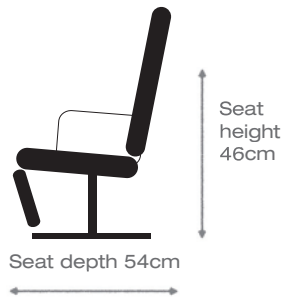

# Stratus recliner - 8970

himolla

- Two seat options - soft or medium
- Wide choice of leather colours / quality and fabric  
*Contrast stitching available*
- Three sizes of chair
- Five designs of base
- Reclines and swivels
- Integrated footrests
- Matching sofas available - *Stratus 4090 / 4091*
- Individually adjustable headrest
- Wooden base - *in beech 43*
- Upgrade your chair from manual to power - *optional extra*  
*Triple motor - Triple motor lift & rise Battery power pack option also available*

## 15 different options. 1 price!

**SMALL**  
W: 72 x D: 84 x H: 111 cm

**MEDIUM**  
W: 72 x D: 86 x H: 113 cm

**LARGE**  
W: 72 x D: 88 x H: 117 cm

For more detailed information and prices please contact your local stockist.