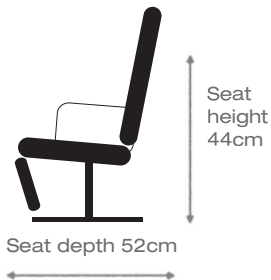

# Stratus recliner - 8970

himolla

Leather shown: 24 Longru Titan

# Stratus recliner - 8970

himolla

- Two seat options - soft or medium
- Wide choice of leather colours / quality and fabric  
*Contrast stitching available*
- Three sizes of chair
- Five designs of base
- Reclines and swivels
- Integrated footrests
- Matching sofas available - *Stratus 4090 / 4091*
- Individually adjustable headrest
- Wooden base - *in beech 43*
- Upgrade your chair from manual to power - *optional extra*  
*Triple motor - Triple motor lift & rise Battery power pack option also available*

## 15 different options. 1 price!

**SMALL**  
W: 72 x D: 84 x H: 111 cm

**MEDIUM**  
W: 72 x D: 86 x H: 113 cm

**LARGE**  
W: 72 x D: 88 x H: 117 cm

For more detailed information and prices please contact your local stockist.