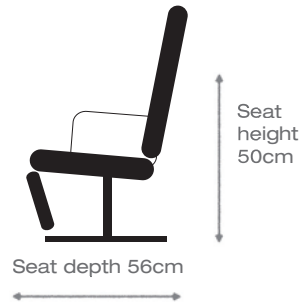

## 15 different options. 1 price!

**SMALL**  
W: 72 x D: 84 x H: 111 cm

**MEDIUM**  
W: 72 x D: 86 x H: 113 cm

**LARGE**  
W: 72 x D: 88 x H: 117 cm

For more detailed information and prices please contact your local stockist.